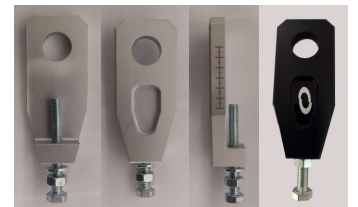

110 4-Speed ALLOWED DEVICES

Code	Description	Version		Image
		110 STD	110 EVO	

01.IF.0036.L	Floating front brake disc Ø190	●	●
--------------	--------------------------------	---	---

01.IF.0105.L	Front brake disc Ø190	●	●
--------------	-----------------------	---	---

01.IF.0033.L	Brake callipers spacers for FORMULA system and Ø190 disc. Internal diameter 8mm	●	●
--------------	---	---	---

03.IF.0032.L	Brake callipers spacers for J.Juan/Brembo systems and Ø190 disc. Internal diameter 10mm	●	●
--------------	---	---	---

01.MA.0007.L	Clutch control	●	●
--------------	----------------	---	---

03.MA.0023.L	Domino clutch control	●	●
--------------	-----------------------	---	---

110 4-Speed ALLOWED DEVICES

Code	Description	Version		Image
		110 STD	110 EVO	
04.ST.0118.L	OHRACING Foldable clutch lever	●	●	
01.ST.0001.G	Upper fork bridge, interaxle spacing 173mm	●		
01.ST.0002.G	Lower fork bridge, interaxle spacing 173mm	●		
03.ST.0002.L	Upper fork bridge, interaxle spacing 180mm		●	
03.ST.0001.L	Lower fork bridge, interaxle spacing 180mm		●	
03.ST.0053.L (black) 03.ST.0053.R (RCB)	Upper fork bridge – black, interaxle spacing 180mm		●	
03.ST.0001.B (black) 03.ST.0001.R (RCB)	Lower fork bridge – black, interaxle spacing 180mm		●	
03.ST.0102.L	OHRACING Upper fork bridge, interaxle spacing 180mm		●	
03.ST.0006.L	Half-handlebar M8 until 2024	●	●	
03.MA.0002.G RH 03.MA.0003.G LH	Half-handlebar collars until 2024 (only with M8 half-handlebar)	●	●	