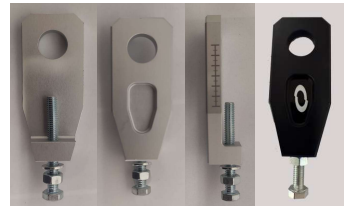

ALLOWED BRAKE SYSTEM COMBINATIONS

	190 DAYTONA			
FRONT	J.Juan	J.Juan	Brembo	Brembo
REAR	J.Juan	Formula	J.Juan	Formula

R03.FO.0022.L	Racing chain tensioner EVO [only with 03.RA.0010.L]	●	●
R03.FO.0022.B	Racing chain tensioner EVO- black [only with 03.RA.0010.L]	●	●