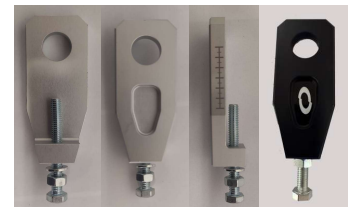

110 4-Speed ALLOWED DEVICES

Code	Description	Version		Image
		110 STD	110 EVO	

01.IF.0036.L	Floating front brake disc Ø190	●	●
--------------	--------------------------------	---	---

01.IF.0105.L	Front brake disc Ø190	●	●
--------------	-----------------------	---	---

01.IF.0033.L	Brake callipers spacers for FORMULA system and Ø190 disc. Internal diameter 8mm	●	●
--------------	---	---	---

03.IF.0032.L	Brake callipers spacers for J.Juan/Brembo systems and Ø190 disc. Internal diameter 10mm	●	●
--------------	---	---	---

03.MA.0010.L	Clutch control	●	●
--------------	----------------	---	---

03.MA.0023.L	Domino clutch control	●	●
--------------	-----------------------	---	---

110 4-Speed ALLOWED DEVICES

Code	Description	Version		Image
		110 STD	110 EVO	
04.ST.0118.L	OHRACING Foldable clutch lever	●	●	
01.ST.0001.G	Upper fork bridge, interaxle spacing 173mm	●		
01.ST.0002.G	Lower fork bridge, interaxle spacing 173mm	●		
03.ST.0002.L	Upper fork bridge, interaxle spacing 180mm		●	
03.ST.0001.L	Lower fork bridge, interaxle spacing 180mm		●	
03.ST.0053.L (black) 03.ST.0053.R (RCB)	Upper fork bridge – black, interaxle spacing 180mm		●	
03.ST.0001.B (black) 03.ST.0001.R (RCB)	Lower fork bridge – black, interaxle spacing 180mm		●	
03.ST.0102.L	OHRACING Upper fork bridge, interaxle spacing 180mm		●	
03.ST.0006.L	Half-handlebar M8 until 2024	●	●	
03.MA.0002.G RH 03.MA.0003.G LH	Half-handlebar collars until 2024 (only with M8 half-handlebar)	●	●	