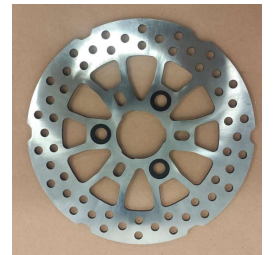

110 4-Speed ALLOWED DEVICES

Code	Description	Version		Image
		110 STD	110 EVO	

01.IF.0036.L	Floating front brake disc Ø190	●	●
--------------	--------------------------------	---	---

01.IF.0105.L	Front brake disc Ø190	●	●
--------------	-----------------------	---	---

01.IF.0033.L	Brake callipers spacers for FORMULA system and Ø190 disc. Internal diameter 8mm	●	●
--------------	---	---	---

03.IF.0032.L	Brake callipers spacers for J.Juan/Brembo systems and Ø190 disc. Internal diameter 10mm	●	●
--------------	---	---	---